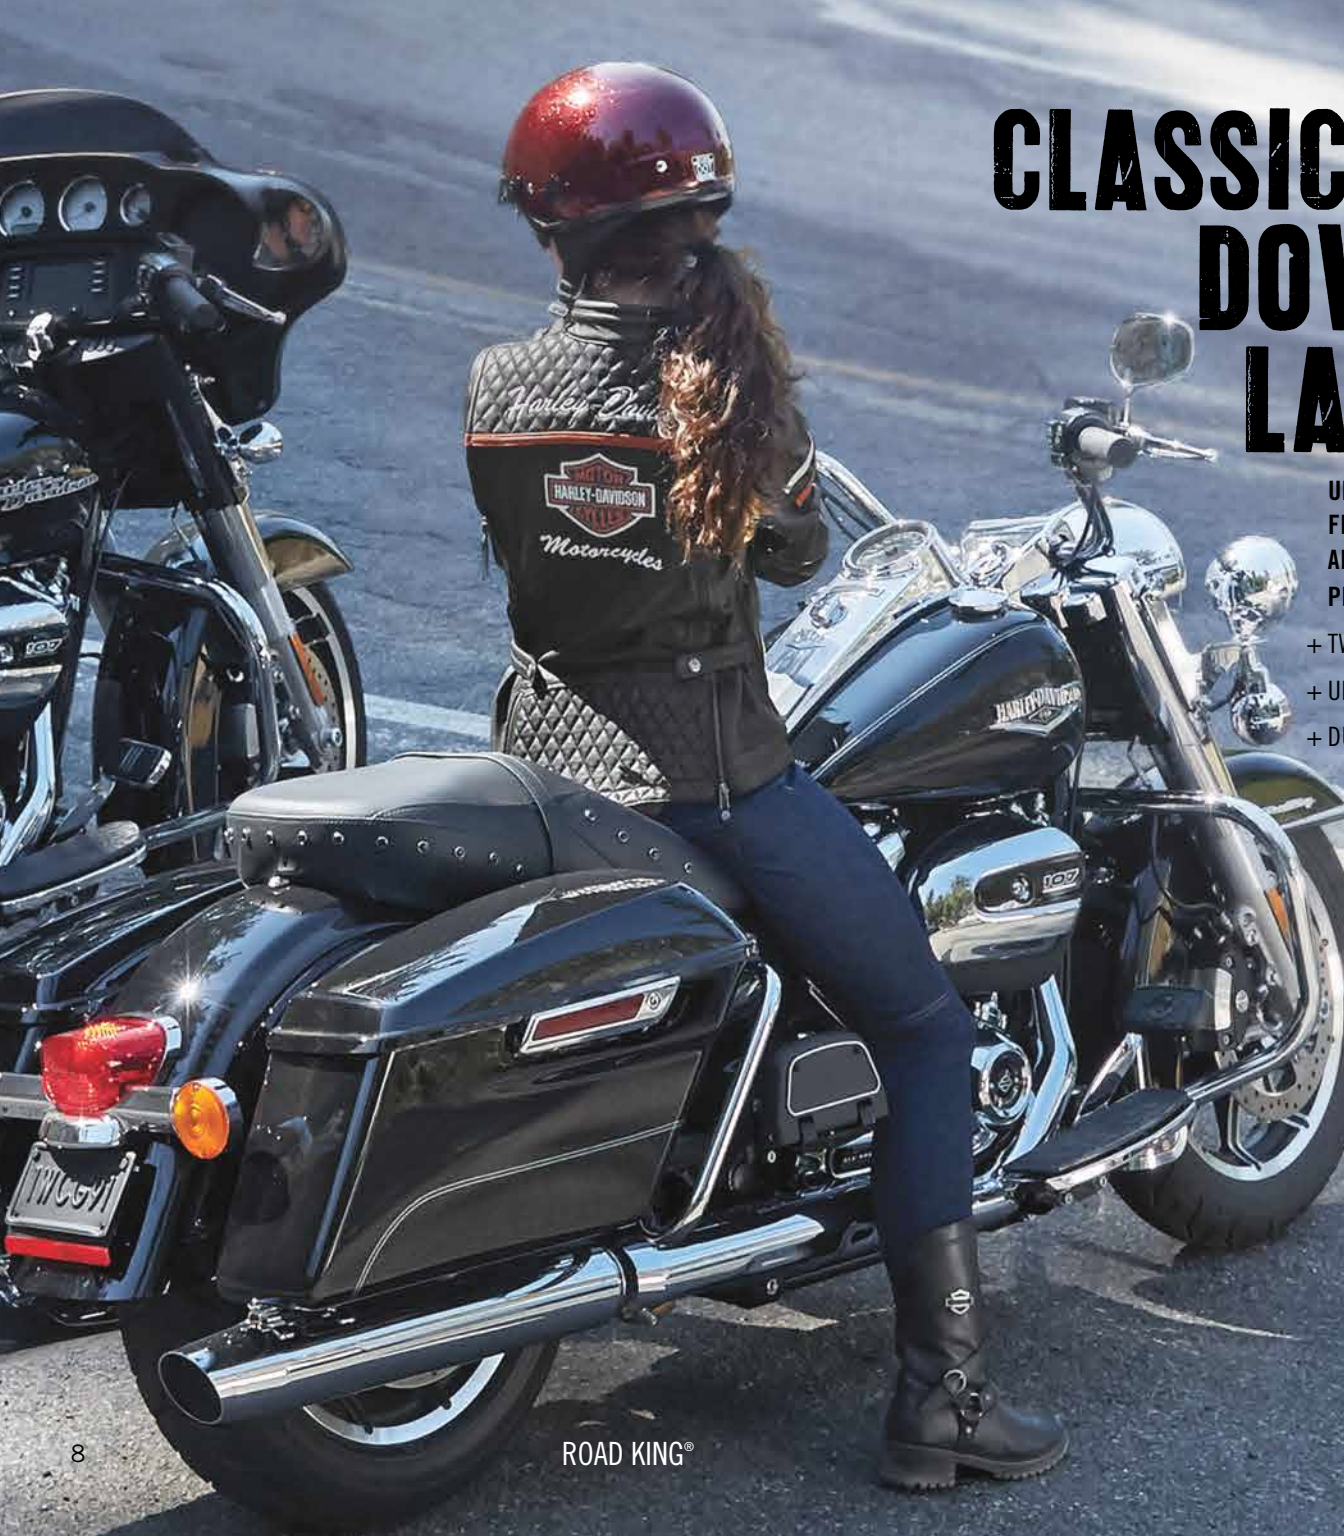

DISTRESSED PERFORATED FINGERLESS GLOVES  
98380-17VW \$50

- + VINTAGE STYLING
- + PERFORATED SHEEPSKIN LEATHER
- + QUICK RELEASE FINGER PULL TABS

ROAD KING®

**A LIGHTWEIGHT MESH JACKET PERFECT FOR GRABBING JUST ENOUGH WIND ON THE RIDE.**